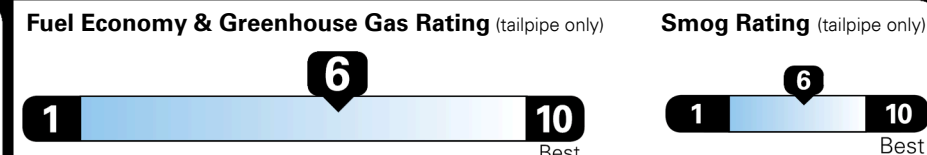

EPA DOT Fuel Economy and Environment

Gasoline Vehicle

Fuel Economy
34 MPG
combined city/hwy
2.9 gallons per 100 miles
Small SUVs range from 14 to 125 MPG. The best vehicle rates 146 MPGe.

You save $1,250
in fuel costs over 5 years compared to the average new vehicle.

Annual fuel cost $1,450