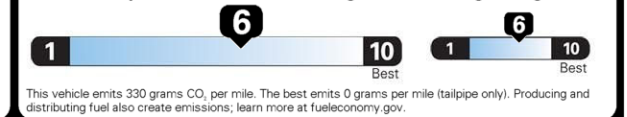

Options Included by Manufacturer

Splash Guards	210.00
Chrome Rear Bumper Protector	165.00
USB Charging Cable Set	90.00
Floor Mats, 2-piece Cargo Area Protector, and First Aid Kit	365.00
Illuminated Kick Plates	410.00
PREMIUM PACKAGE	2,280.00
Power Sliding Moonroof	
LED Low and High-beam Headlights++	
Auto-dimming Inside Mirror with HomeLink® Universal Transceiver	
4-way Power Front Passenger Seat++	
Memory Driver Seat & Outside Mirrors	
BOSE® Premium Audio System with Dual Driver Subwoofer++	
Fog Lamps	

DESTINATION CHARGES 1,295.00

Total* $35,905.00

**Not actual Monroney Label. Provided for informational purposes only. Vehicle features, pricing and other information subject to change, may vary from actual vehicle content and/or Monroney label description. While Nissan makes reasonable efforts to ensure accuracy of information, Nissan is not responsible for changes, errors or omissions. See actual vehicle and/or verify information in question with your Nissan dealer.

EPA DOT Fuel Economy and Environment Gasoline Vehicle

Fuel Economy

27 MPG
combined city/hwy

24 MPG
city

30 MPG
highway

3.7 gallons per 100 miles

SMALL STATION WAGONS range from 23 to 118 MPG. The best vehicle rates 142 MPG.

You spend $0
more in fuel costs over 5 years
compared to the average new vehicle.

Annual fuel cost $1,300

Fuel Economy & Greenhouse Gas Rating (tailpipe only) Smog Rating (tailpipe only)

Actual results will vary for many reasons, including driving conditions and how you drive and maintain your vehicle. The average new vehicle gets 27 MPG and costs $6,500 to fuel over 5 years. Cost estimates are based on 15,000 miles per year at $2.35 per gallon. MPGe is miles per gasoline gallon equivalent. Vehicle emissions are a significant cause of climate change and smog.

fuelconomy.gov

Calculate personalized estimates and compare vehicles

Smartphone QR Code

GOVERNMENT 5-STAR SAFETY RATINGS

Overall Vehicle Score Not Rated
Based on the combined ratings of frontal, side and rollover. Should ONLY be compared to other vehicles of similar size and weight.

Frontal Crash	Driver	★★★★
	Passenger	★★★★★

Based on the risk of injury in a frontal impact. Should ONLY be compared to other vehicles of similar size and weight.

Side Crash	Front seat	Not Rated
	Rear seat	Not Rated

Based on the risk of injury in a side impact.

Rollover ★★★★★
Based on the risk of rollover in a single-vehicle crash.

Star ratings range from 1 to 5 stars (★★★★★) with 5 being the highest.

Source: National Highway Traffic Safety Administration (NHTSA)

www.safercar.gov or 1-888-327-4236

This Vehicle qualifies for Nissan's

Security+Plus Extended Protection Plan

The only service agreement backed by Nissan Extended Services North America!
Ask your dealer for details, or call 1-800-NISSAN-1 for more information

DELIVERY

VEHICLE COLORS:
EXT: BRILLIANT SILVE
INT: LIGHT GRAY

FINAL ASSEMBLY POINT:
LOS ANGELES
TRANSPORT METHOD:
TRUCK

DEALER:
TIM DAHLE NIS BOUNTIFUL
955 N 400 E
N SALT LAKE CITY UT
84054

VIN: JN1BJ1CW0NW498753
EMS: 50 STATE EMISSIONS
MDL: 27412-498753 K23-K
OPT: K-B92B93H92L93N92P01 C03

20230119231823A5S666